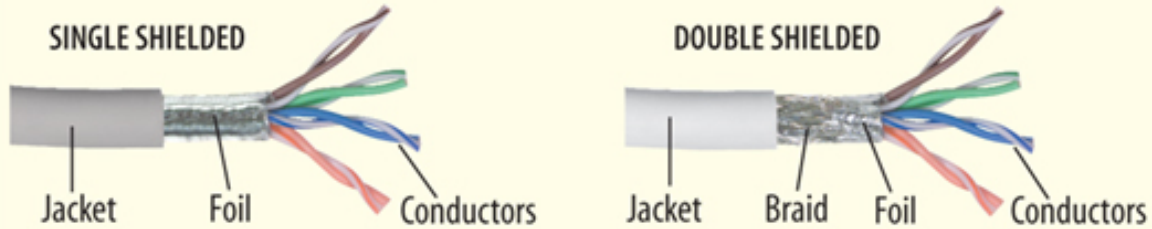

TYPES OF SHIELDED CABLING

JACKET TYPES:

PVC - Non fire retardant, releases toxic gasses when burned.

LSZH - Non fire retardant, greatly reduced toxic emissions when burned.

Plenum - Fire retardant.

CONDUCTOR TYPES:

Solid - Less flexible, can be punched into IDC connectors (110, 66, Krone).

Stranded - Most flexible.