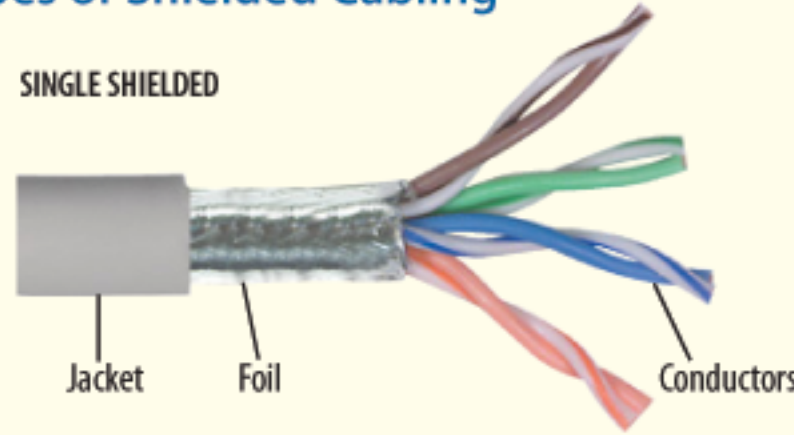

Screened (Shielded) Patch Cords

TRDU45SCR

SHIELDED CATEGORY 5E

- 2 pair 26AWG stranded
- PVC jacket
- Foil shielding

TRD855SCR

SHIELDED CATEGORY 5E

- 4 pair 26AWG stranded
- PVC jacket
- Foil shielding

TRD855SPL

SHIELDED CATEGORY 5E

- 4 pair 24AWG solid
- Plenum rated
- Foil shielding

TRD855XCR

SHIELDED CATEGORY 5E

- 2 pair crossover wired
- 26AWG stranded conductors
- PVC jacket
- Foil shielding

Item #	Description	Color
Shielded Category 5E Patch Cords with RJ45 (8x8) and RJ11 (6x4) Connectors		
These screened (shielded) patch cords are great for a variety of electrically noisy environments where EMI is an issue. They utilize two or four pair cabling covered by a foil or foil+braid shield. Now available in flexible PVC, plenum and Low Smoke Zero Halogen jacket formulations. Assemblies are 100% tested and individually bagged.		

Types of Shielded Cabling

SINGLE SHIELDED

Jacket Foil Conductors