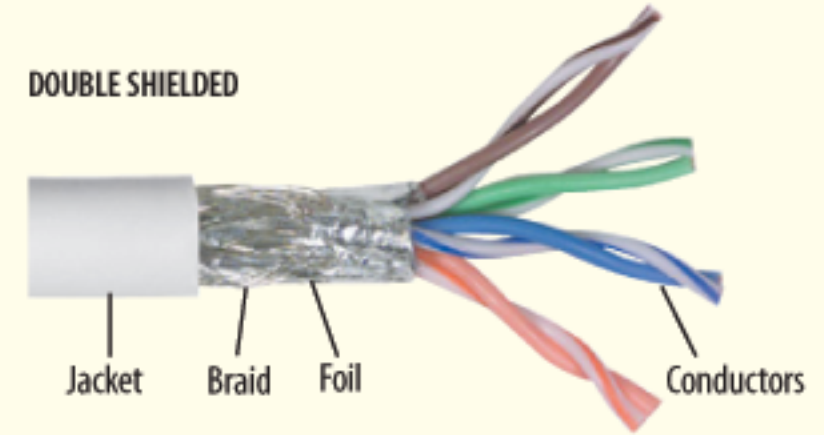

DOUBLE SHIELDED

Jacket Braid Foil Conductors

JACKET TYPES:

- PVC - Non fire retardant, releases toxic gases when burned.
- LSZH - Fire retardant, greatly reduced toxic emissions when burned.
- Plenum - Fire retardant.

CONDUCTOR TYPES:

- Solid - Less flexible, can be punched into IDC connectors (110, 66, Krone).
- Stranded - Most flexible.

Category 5E Shielded RJ11 to RJ11 Patch Cords - 2 Pair USOC Wiring

TRDU45SCR-2	Shielded Cat. 5E USOC-4 Patch Cable, RJ11 / RJ11, 2.0 ft	Beige
TRDU45SCR-3	Shielded Cat. 5E USOC-4 Patch Cable, RJ11 / RJ11, 3.0 ft	Beige
TRDU45SCR-5	Shielded Cat. 5E USOC-4 Patch Cable, RJ11 / RJ11, 5.0 ft	Beige
TRDU45SCR-7	Shielded Cat. 5E USOC-4 Patch Cable, RJ11 / RJ11, 7.0 ft	Beige
TRDU45SCR-10	Shielded Cat. 5E USOC-4 Patch Cable, RJ11 / RJ11, 10.0 ft	Beige
TRDU45SCR-15	Shielded Cat. 5E USOC-4 Patch Cable, RJ11 / RJ11, 15.0 ft	Beige
TRDU45SCR-25	Shielded Cat. 5E USOC-4 Patch Cable, RJ11 / RJ11, 25.0 ft	Beige
TRDU45SCR-50	Shielded Cat. 5E USOC-4 Patch Cable, RJ11 / RJ11, 50.0 ft	Beige
TRDU45SCR-100	Shielded Cat. 5E USOC-4 Patch Cable, RJ11 / RJ11, 100.0 ft	Beige

Twisted Pair Pinning: 2 & 5, 3 & 4.

Category 5E Shielded RJ45 to RJ45 Patch Cords - 4 Pair For EIA568A and B Wiring

TRD855SCR-1	Shielded Cat. 5E EIA568 Patch Cable, RJ45 / RJ45, 1.0 ft	Ivory
TRD855SCR-2	Shielded Cat. 5E EIA568 Patch Cable, RJ45 / RJ45, 2.0 ft	Ivory
TRD855SCR-3	Shielded Cat. 5E EIA568 Patch Cable, RJ45 / RJ45, 3.0 ft	Ivory
TRD855SCR-5	Shielded Cat. 5E EIA568 Patch Cable, RJ45 / RJ45, 5.0 ft	Ivory
TRD855SCR-7	Shielded Cat. 5E EIA568 Patch Cable, RJ45 / RJ45, 7.0 ft	Ivory
TRD855SCR-10	Shielded Cat. 5E EIA568 Patch Cable, RJ45 / RJ45, 10.0 ft	Ivory
TRD855SCR-15	Shielded Cat. 5E EIA568 Patch Cable, RJ45 / RJ45, 15.0 ft	Ivory
TRD855SCR-20	Shielded Cat. 5E EIA568 Patch Cable, RJ45 / RJ45, 20.0 ft	Ivory
TRD855SCR-25	Shielded Cat. 5E EIA568 Patch Cable, RJ45 / RJ45, 25.0 ft	Ivory
TRD855SCR-30	Shielded Cat. 5E EIA568 Patch Cable, RJ45 / RJ45, 30.0 ft	Ivory
TRD855SCR-40	Shielded Cat. 5E EIA568 Patch Cable, RJ45 / RJ45, 40.0 ft	Ivory
TRD855SCR-50	Shielded Cat. 5E EIA568 Patch Cable, RJ45 / RJ45, 50.0 ft	Ivory
TRD855SCR-75	Shielded Cat. 5E EIA568 Patch Cable, RJ45 / RJ45, 75.0 ft	Ivory
TRD855SCR-100	Shielded Cat. 5E EIA568 Patch Cable, RJ45 / RJ45, 100.0 ft	Ivory

Twisted Pair Pinning: 1 & 2, 3 & 6, 4 & 5, 7 & 8.

Category 5E RJ45 to RJ45 Shielded Plenum Patch Cords - 4 Pair Solid for EIA568A & B Wiring